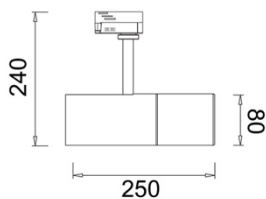

ORIO

20W Dim & 30W Fixed Output

Orio's LED Track luminaires are slim, sleek, modern and equipped with latest LED technology, they are best in their performance and style, anti-glare lens with deep LED source ensures glare free illumination, unique optics make it perfect for precise lighting throw, various beam angles and wattages available for all sorts of applications from retail, commercial, entertainment to hospitality, high output lumens packages with latest LED technology.

Model number	Wattage	Beam Angle	CCT	Finish	Controls
OR-12W-36-3K-BK-S	12W	15°	3000K	WH	S: Standard P: Phase-cut
	20W	24°	4000K	BK	
	30W	36°	5000K	CU	

360° | 90°
UP & DOWN
ADJUSTABILITY