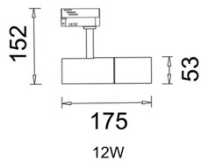

ORIO

20W Dim & 30W Fixed Output

Orio's LED Track luminaires are slim, sleek, modern and equipped with latest LED technology, they are best in their performance and style, anti-glare lens with deep LED source ensures glare free illumination, unique optics make it perfect for precise lighting throw, various beam angles and wattages available for all sorts of applications from retail, commercial, entertainment to hospitality, high output lumens packages with latest LED technology.

Material- Aluminium body, trim and heatsink

Finish- White, Black or custom colours

Efficacy- 82lm/W for 12W, 96lm/W for 20-30W

Input voltage- 240V 50/60Hz

Dimming- Dali, Triac

Life: 50,000 Hours L70

Warranty: 3 years