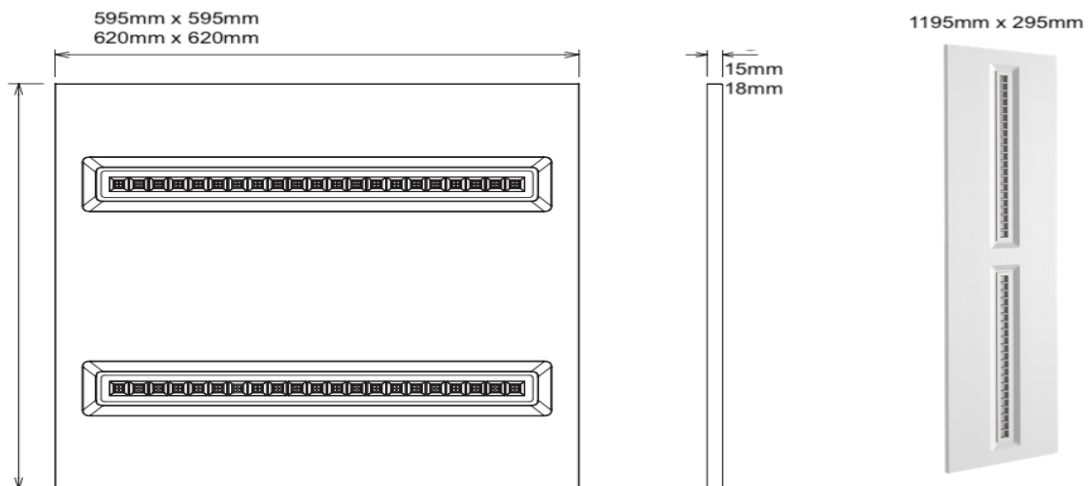

Model number	Size mm	Wattage	Mount	CCT	Controls
IS-1-32W-R-4K-S	1: 595x595x15	22W	R: Recessed	3000K	S: Standard
	2: 620x620x15	30W	P: Pendant	4000K	D: Dali
	3: 1195x295x18	36W		5000K	E: Emg

*specify "A" for Air slots

Air-slots