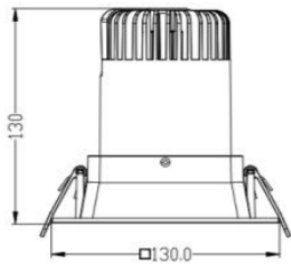

## CAPRI

Capri's square shape LED down lights have fixed and adjustable series, best in their performance and style, deep white reflector with cut-off angle provides glare free illumination, narrow beam angles for accent lighting and wide beam offers maximum spacing between down lights, high output lumens packages in their class, minimal trim blends perfectly with white ceilings, IP44 from fascia side, available in three different sizes and various wattages for wide range of applications.

**Material-** Die-cast aluminium body, trim and heatsink, diamond faceted reflector.

**Finish-** White powder coat paint

**Efficacy-** 82-94lm/W

**Input voltage-** 240V 50/60Hz

**Dimming-** Dali, DSI, 1-10V as an option

Size:130\*130\*130mm  
Cut out:Φ105\*105mm

30W

Size:130\*130\*119mm  
Cut out:Φ105\*105mm

15W-20W.

Size:90mm\*90\*100mm  
Cut out:Φ80\*80mm

10W

Adjustability