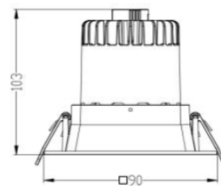

Size:130\*130\*130mm  
Cut out:Φ105\*105mm

30W

Size:130\*130\*119mm  
Cut out:Φ105\*105mm

15W-20W.

Size:90mm\*90\*100mm  
Cut out:Φ80\*80mm

10W

Adjustability