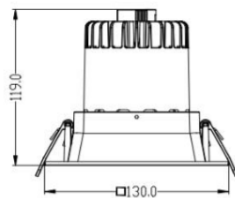

Size:130\*130\*130mm  
Cut out:Φ105\*105mm

30W

Size:130\*130\*119mm  
Cut out:Φ105\*105mm

15W-20W.

Size:90mm\*90\*100mm  
Cut out:Φ80\*80mm

10W

Adjustability