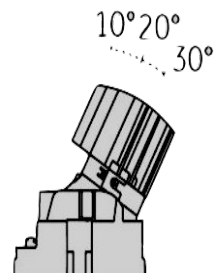

## CAPRI

Capri's square shape LED down lights have fixed and adjustable series, best in their performance and style, deep white reflector with cut-off angle provides glare free illumination, narrow beam angles for accent lighting and wide beam offers maximum spacing between down lights, high output lumens packages in their class, minimal trim blends perfectly with white ceilings, IP44 from fascia side, available in three different sizes and various wattages for wide range of applications.

**Material-** Die-cast aluminium body, trim and heatsink, diamond faceted reflector.

**Finish-** White powder coat paint

**Efficacy-** 82-94lm/W

**Input voltage-** 240V 50/60Hz

**Dimming-** Dali, DSI, 1-10V as an option

**Life:** 53,000 Hours L90 B10

Model number	Wattage	Beam Angle	CCT	Finish	Controls
CA-10W-60-4K-W-S	10W	15°	2700K	S: Silver B: Black W: white	S: Standard A: 1-10V Dimming D: Dali Dimming S: DSI dimming
	15W	24°	3000K		
	20W	36°	4000K		
	30W	60°	5000K		

Size:130\*130\*130mm  
Cut out:Φ105\*105mm

30W

Size:130\*130\*119mm  
Cut out:Φ105\*105mm

15W-20W.

Size:90mm\*90\*100mm  
Cut out:Φ80\*80mm

10W

Adjustability